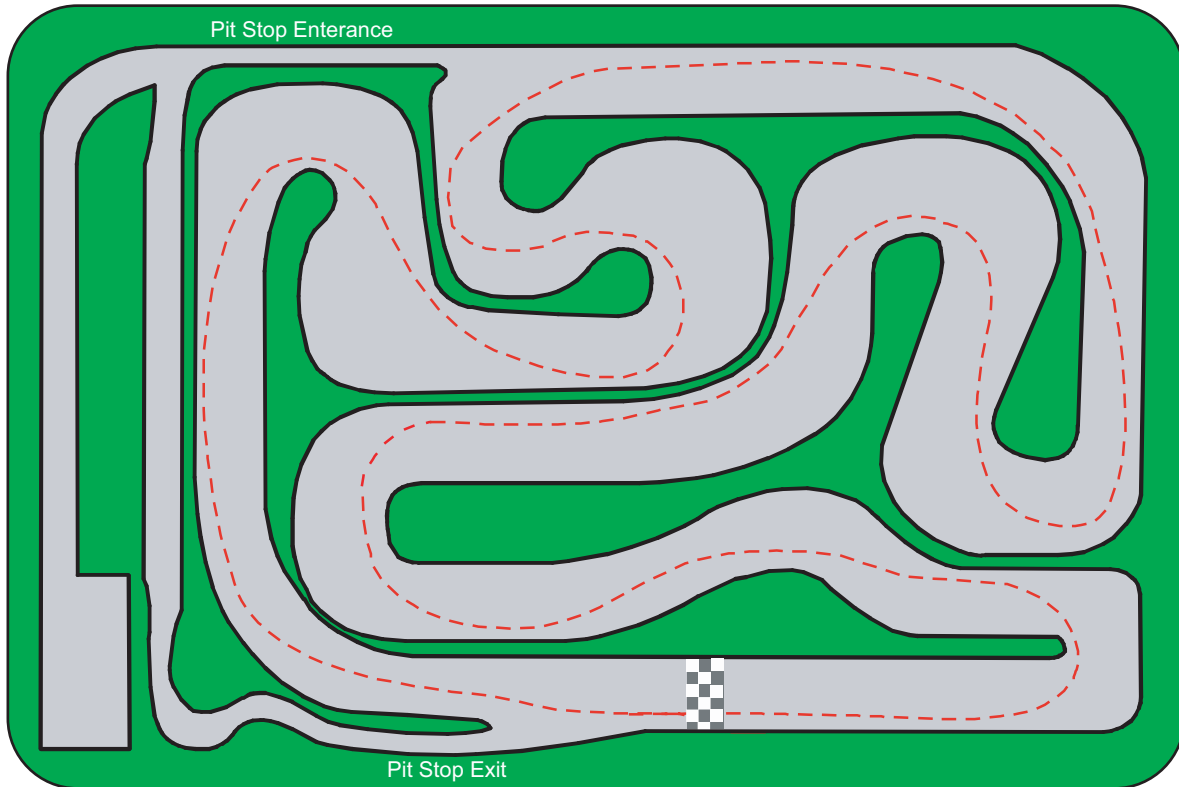

GO

KARTSPORT RACING

Track Course

For the fastest time. follow the dotted line

244-248 Chesterville Road, Moorabbin, Victoria,

near Cochranes Road, just 1.5 Km from the Westfield Southland Shopping Centre on Nepean Highway.